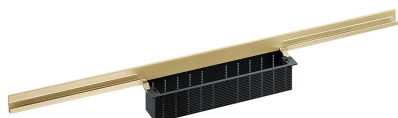

shower channel CeraWall Individual brass matt, 1000 mm

Part number: 536969
 GTIN: 4001636536969
 Rebate group: 11

Description:

shower channel CeraWall Individual brass matt, 1000 mm
 for installation with drain body DallFlex, DallFlex Plan, DallFlex vertical and shower underlay DallFlex Wall, DallFlex Wall Plan.
 Concealed channel with integrated fall, for installation at the junction of wall and floor. Suitable for floor and wall finish of 12 – 24 mm (including adhesive), length can be adjusted by one millimeter.

specification

- self-adhesive security tape S 3 with cut-resistant stainless steel mesh and sound insulation
- accessories for installation and positioning
- scribe template
- construction and sealing adhesive
- temporary blanking plate

Material

304 stainless steel, PVD coating in brass matt

Ordering CeraWall Individual:

Please order drain body DallFlex or shower underlay DallFlex Wall + shower channel CeraWall Individual + cover plate as three components.