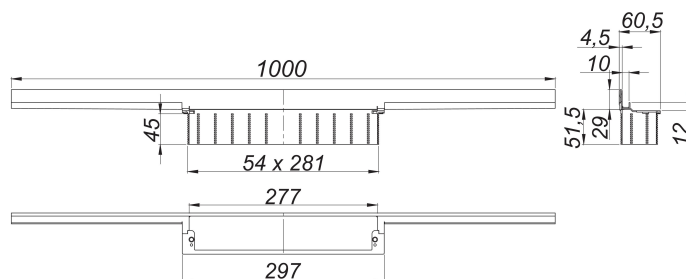

shower channel CeraWall Individual brass matt, 1000 mm

Part number: 536969
 GTIN: 4001636536969
 Rebate group: 11

Description:

shower channel CeraWall Individual brass matt, 1000 mm
 for installation with drain body DallFlex, DallFlex Plan, DallFlex vertical and shower underlay DallFlex Wall, DallFlex Wall Plan.
 Concealed channel with integrated fall, for installation at the junction of wall and floor. Suitable for floor and wall finish of 12 – 24 mm (including adhesive), length can be adjusted by one millimeter.

specification

- self-adhesive security tape S 3 with cut-resistant stainless steel mesh and sound insulation
- accessories for installation and positioning
- scribe template
- construction and sealing adhesive
- temporary blanking plate

Material

304 stainless steel, PVD coating in brass matt

Ordering CeraWall Individual:

Please order drain body DallFlex or shower underlay DallFlex Wall + shower channel CeraWall Individual + cover plate as three components.

Spare parts:

535788