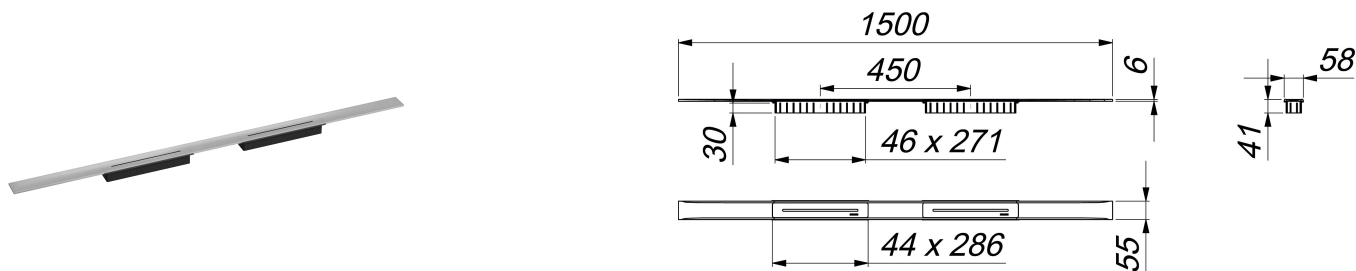

## shower channel CeraFloor Select Duo polished stainless steel, 1500 mm

Part number: 537461  
 GTIN: 4001636537461  
 Rebate group: 11

### Description:

shower channel CeraFloor Select Duo polished stainless steel, 1500 mm  
 for installation with drain body DallFlex Duo, DallFlex Plan Duo and DallFlex Duo vertical.  
 Drainage Strip with engineered precision fall, flush-mounted in the shower area. Suitable for floor finish of 10 – 32 mm and wall finish of 12 – 24 mm (including adhesive), length can be adjusted by one millimeter.

#### specification

- two cover plates
- accessories for installation and positioning
- temporary blanking plate

#### material

304 stainless steel, 6 mm solid, mirror polished, load class K 3 (300 kg)