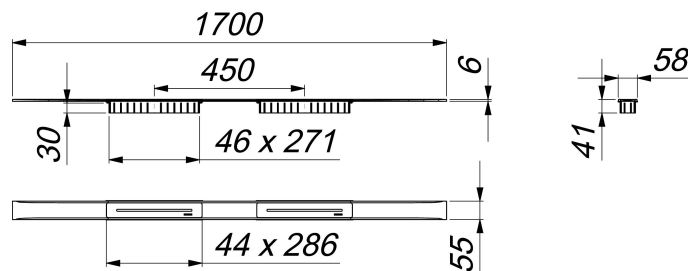

shower channel CeraFloor Select Duo polished stainless steel, 1700 mm

Part number: 537492
 GTIN: 4001636537492
 Rebate group: 11

Description:

shower channel CeraFloor Select Duo polished stainless steel, 1700 mm

for installation with drain body DallFlex Duo, DallFlex Plan Duo and DallFlex Duo vertical.

Drainage Strip with engineered precision fall, flush-mounted in the shower area. Suitable for floor finish of 10 – 32 mm and wall finish of 12 – 24 mm (including adhesive), length can be adjusted by one millimeter.

specification

- two cover plates
- accessories for installation and positioning
- temporary blanking plate

material

304 stainless steel, 6 mm solid, mirror polished, load class K 3 (300 kg)

Ordering CeraFloor Select Duo: