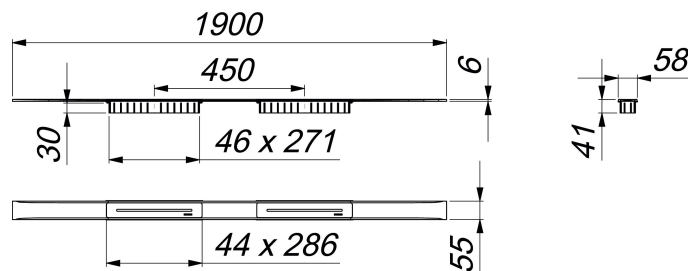

shower channel CeraFloor Select Duo polished stainless steel, 1900 mm

Part number: 537515
 GTIN: 4001636537515
 Rebate group: 11

Description:

shower channel CeraFloor Select Duo polished stainless steel, 1900 mm
 for installation with drain body DallFlex Duo, DallFlex Plan Duo and DallFlex Duo vertical.
 Drainage Strip with engineered precision fall, flush-mounted in the shower area. Suitable for floor finish of 10 – 32 mm and wall finish of 12 – 24 mm (including adhesive), length can be adjusted by one millimeter.

specification

- two cover plates
- accessories for installation and positioning
- temporary blanking plate

material

304 stainless steel, 6 mm solid, mirror polished, load class K 3 (300 kg)

Ordering CeraFloor Select Duo: