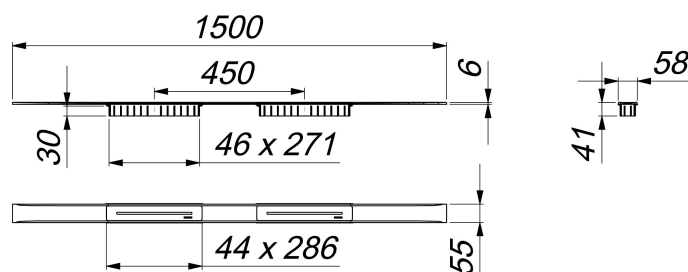

shower channel CeraFloor Select Duo satin stainless steel, 1500 mm

Part number: 537584
 GTIN: 4001636537584
 Rebate group: 11

Description:

shower channel CeraFloor Select Duo satin stainless steel, 1500 mm
 for installation with drain body DallFlex Duo, DallFlex Plan Duo and DallFlex Duo vertical.
 Drainage Strip with engineered precision fall, flush-mounted in the shower area. Suitable for floor finish of 10 – 32 mm and wall finish of 12 – 24 mm (including adhesive), length can be adjusted by one millimeter.

specification

- two cover plates
- accessories for installation and positioning
- temporary blanking plate

material

304 stainless steel, 6 mm solid, satin finished, load class K 3 (300 kg)

Ordering CeraFloor Select Duo: