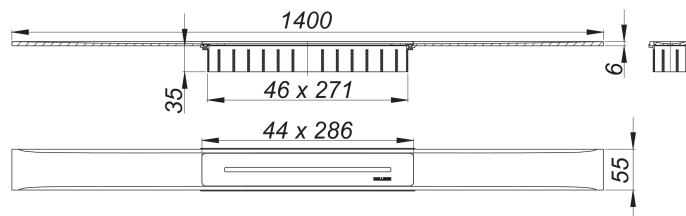

shower channel CeraFloor Select, satin stainless steel, 1400 mm

Part number: 538086
 GTIN: 4001636538086
 Rebate group: 11

Description:

shower channel CeraFloor Select, satin stainless steel, 1400 mm

for installation with drain body DallFlex, DallFlex Plan, DallFlex vertical and shower underlay DallFlex Floor, DallFlex Floor Plan, DallFlex Wall, DallFlex Wall Plan.

Drainage Strip with engineered precision fall, flush-mounted in the shower area. Suitable for floor finish of 10 – 32 mm and wall finish of 12 – 24 mm (including adhesive), length can be adjusted by one millimeter.

specification

- cover plate
- accessories for installation and positioning
- temporary blanking plate

material

304 stainless steel, 6 mm solid, satin finished, load class K 3 (300 kg)

Spare parts:

535573

535887