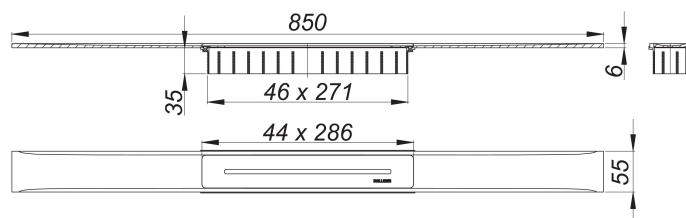

shower channel CeraFloor Select black matt, 850 mm

Part number: 538246
 GTIN: 4001636538246
 Rebate group: 11

Description:

shower channel CeraFloor Select black matt, 850 mm

for installation with drain body DallFlex, DallFlex Plan, DallFlex vertical and shower underlay DallFlex Floor, DallFlex Floor Plan, DallFlex Wall, DallFlex Wall Plan.

Drainage Strip with engineered precision fall, flush-mounted in the shower area. Suitable for floor finish of 10 – 32 mm and wall finish of 12 – 24 mm (including adhesive), length can be adjusted by one millimeter.

specification

- cover plate
- accessories for installation and positioning
- temporary blanking plate

Material

304 stainless steel, 6 mm solid, load class K 3 (300 kg), PVD coating in black matt

Ordering CeraFloor Select: