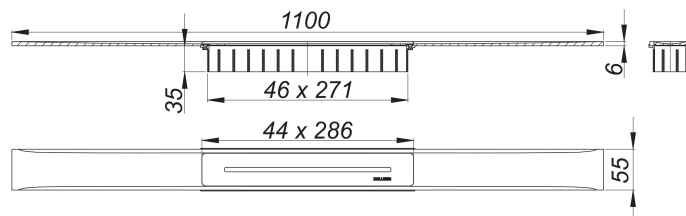

shower channel CeraFloor Select brass matt, 1100 mm

Part number: 538420
 GTIN: 4001636538420
 Rebate group: 11

Description:

shower channel CeraFloor Select brass matt, 1100 mm

for installation with drain body DallFlex, DallFlex Plan, DallFlex vertical and shower underlay DallFlex Floor, DallFlex Floor Plan, DallFlex Wall, DallFlex Wall Plan.

Drainage Strip with engineered precision fall, flush-mounted in the shower area. Suitable for floor finish of 10 – 32 mm and wall finish of 12 – 24 mm (including adhesive), length can be adjusted by one millimeter.

specification

- cover plate
- accessories for installation and positioning
- temporary blanking plate

Material

304 stainless steel, 6 mm solid, load class K 3 (300 kg), PVD coating in brass matt

Ordering CeraFloor Select: