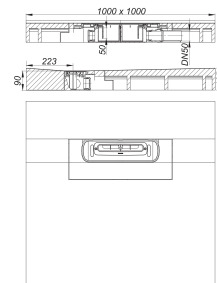

shower underlay DallFlex Floor D, DN 50, 1 x 1 m

Part number: 540140
GTIN: 4001636540140
Rebate group: 11

Description:

shower underlay DallFlex Floor D, DN 50, 1 x 1 m
with drain point positioned near the wall for installation with CeraFloor shower channels.
Outlet DN 50 horizontal, can be positioned on three sides without tools, with ball-joint, adjustable 0 – 15 degrees

specification

- DallFlex drain body system as per DIN EN 1253
- flexible sealing collar for secure bonding of under-tile waterproofing
- removable trap insert, 50 mm water seal (conforming to DIN EN 1253)
- temporary blanking plate
- suitable for wheelchairs if tile size > 5 x 5 cm