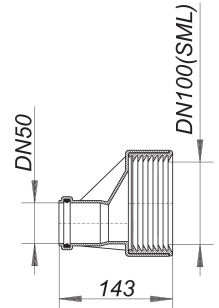

## pipe coupling HT/SML, DN 50/DN 100 SML

Part number: 880260  
GTIN: 4001636880260  
Rebate group: 4

### Description:

pipe coupling HT/SML, DN 50/DN 100 SML  
for quick connection between plastic and SML cast iron pipework, including seals

material:  
polypropylene, rubber

### Spare parts:

880963 seals for pipe coupling HT/SML, DN 100