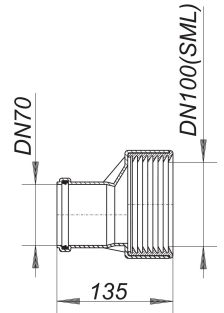

pipe coupling HT/SML, DN 70/DN 100 SML

Part number: 880468
GTIN: 4001636880468
Rebate group: 4

Description:

pipe coupling HT/SML, DN 70/DN 100 SML
for quick connection between plastic and SML cast iron pipework, including seals

material:
polypropylene, rubber

Spare parts:

880963 seals for pipe coupling HT/SML, DN 100