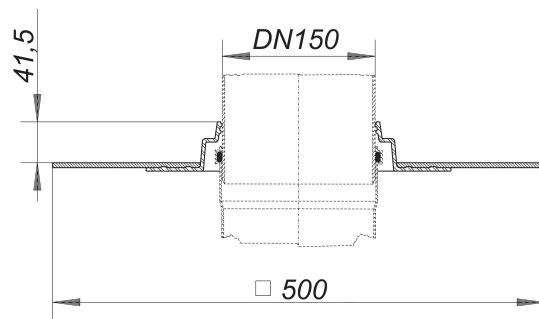

pipe sleeve DallBit, DN 150

Part number: 892096
GTIN: 4001636892096
Rebate group: 4

Description:

pipe sleeve DallBit, DN 150
seals around a pipe where it penetrates a slab

specification:

- factory-fitted collar of bituminous membrane d: 500 mm/500 x 500 mm (DN 150)